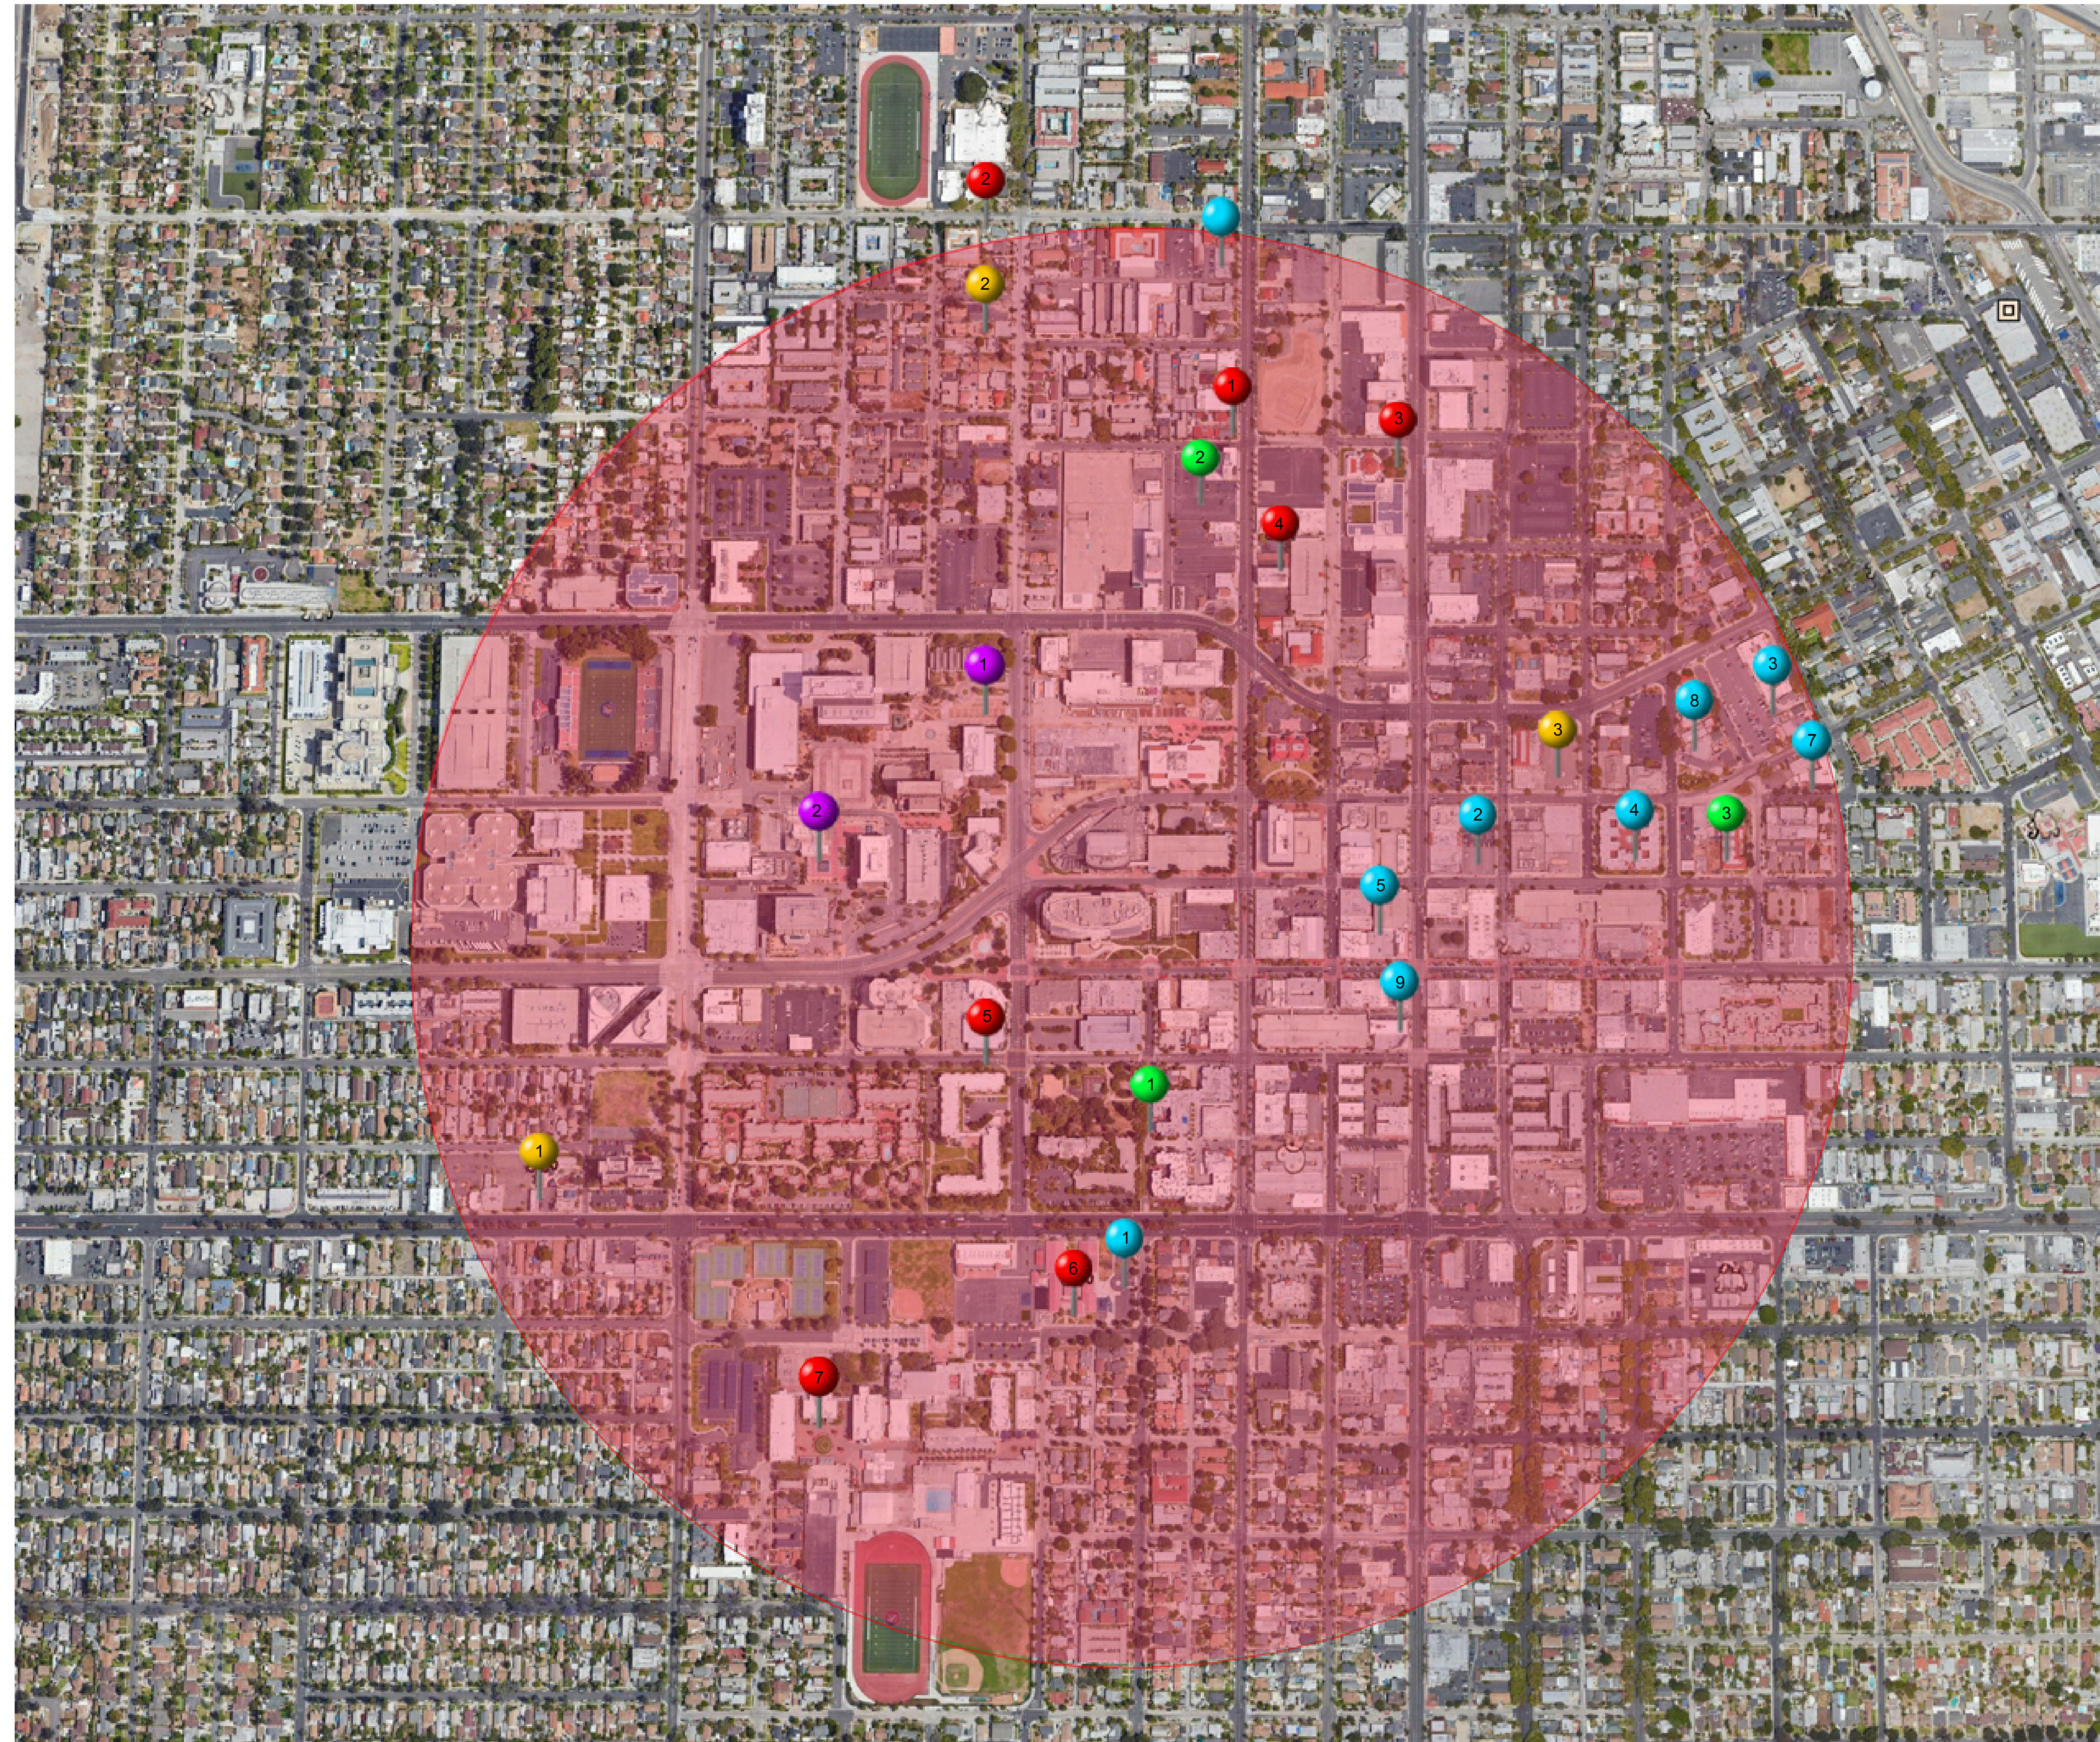

YALE TRANSITIONAL CENTER

LEGENDS:

Yale Transitional Center Radius:

- **Schools :**
 1. Kenneth Mitchell School
 2. Godinez Fundamental High School
- **Churches:**
 1. Gospel Light Church of God in Christ
 2. Kingdom Hall of Jehovah's Witnesses
 3. Nguyen At V Temple
- **Community Centers:**
 1. Heritage Museum of Orange County

AERIAL MAP

COURTYARD TRANSITIONAL CENTER

LEGENDS:

Courtyard Transitional Center Radius:

Schools:

1. El Sol Academy
2. Willard Intermediate School
3. Orange County High School of the Arts
4. Orange County Educational Arts Academy
5. NOVA Academy
6. Martin Heninger Elementary School
7. Santa Ana High School

Daycare:

1. Katherine Irvine Day School
2. Storybook Preschool & Kindergarten
3. Hands Together Center for Children

Churches:

1. Sovereign Grace Church
2. Episcopal Church
3. St. Joseph Catholic Church
4. Santa Ana United Methodist Church
5. First Presbyterian Church
6. Seventh-Day Adventist Church
7. La Luz Del Mundo
8. Iglesia de Dios Pentecostal
9. Zion Apostolic Church