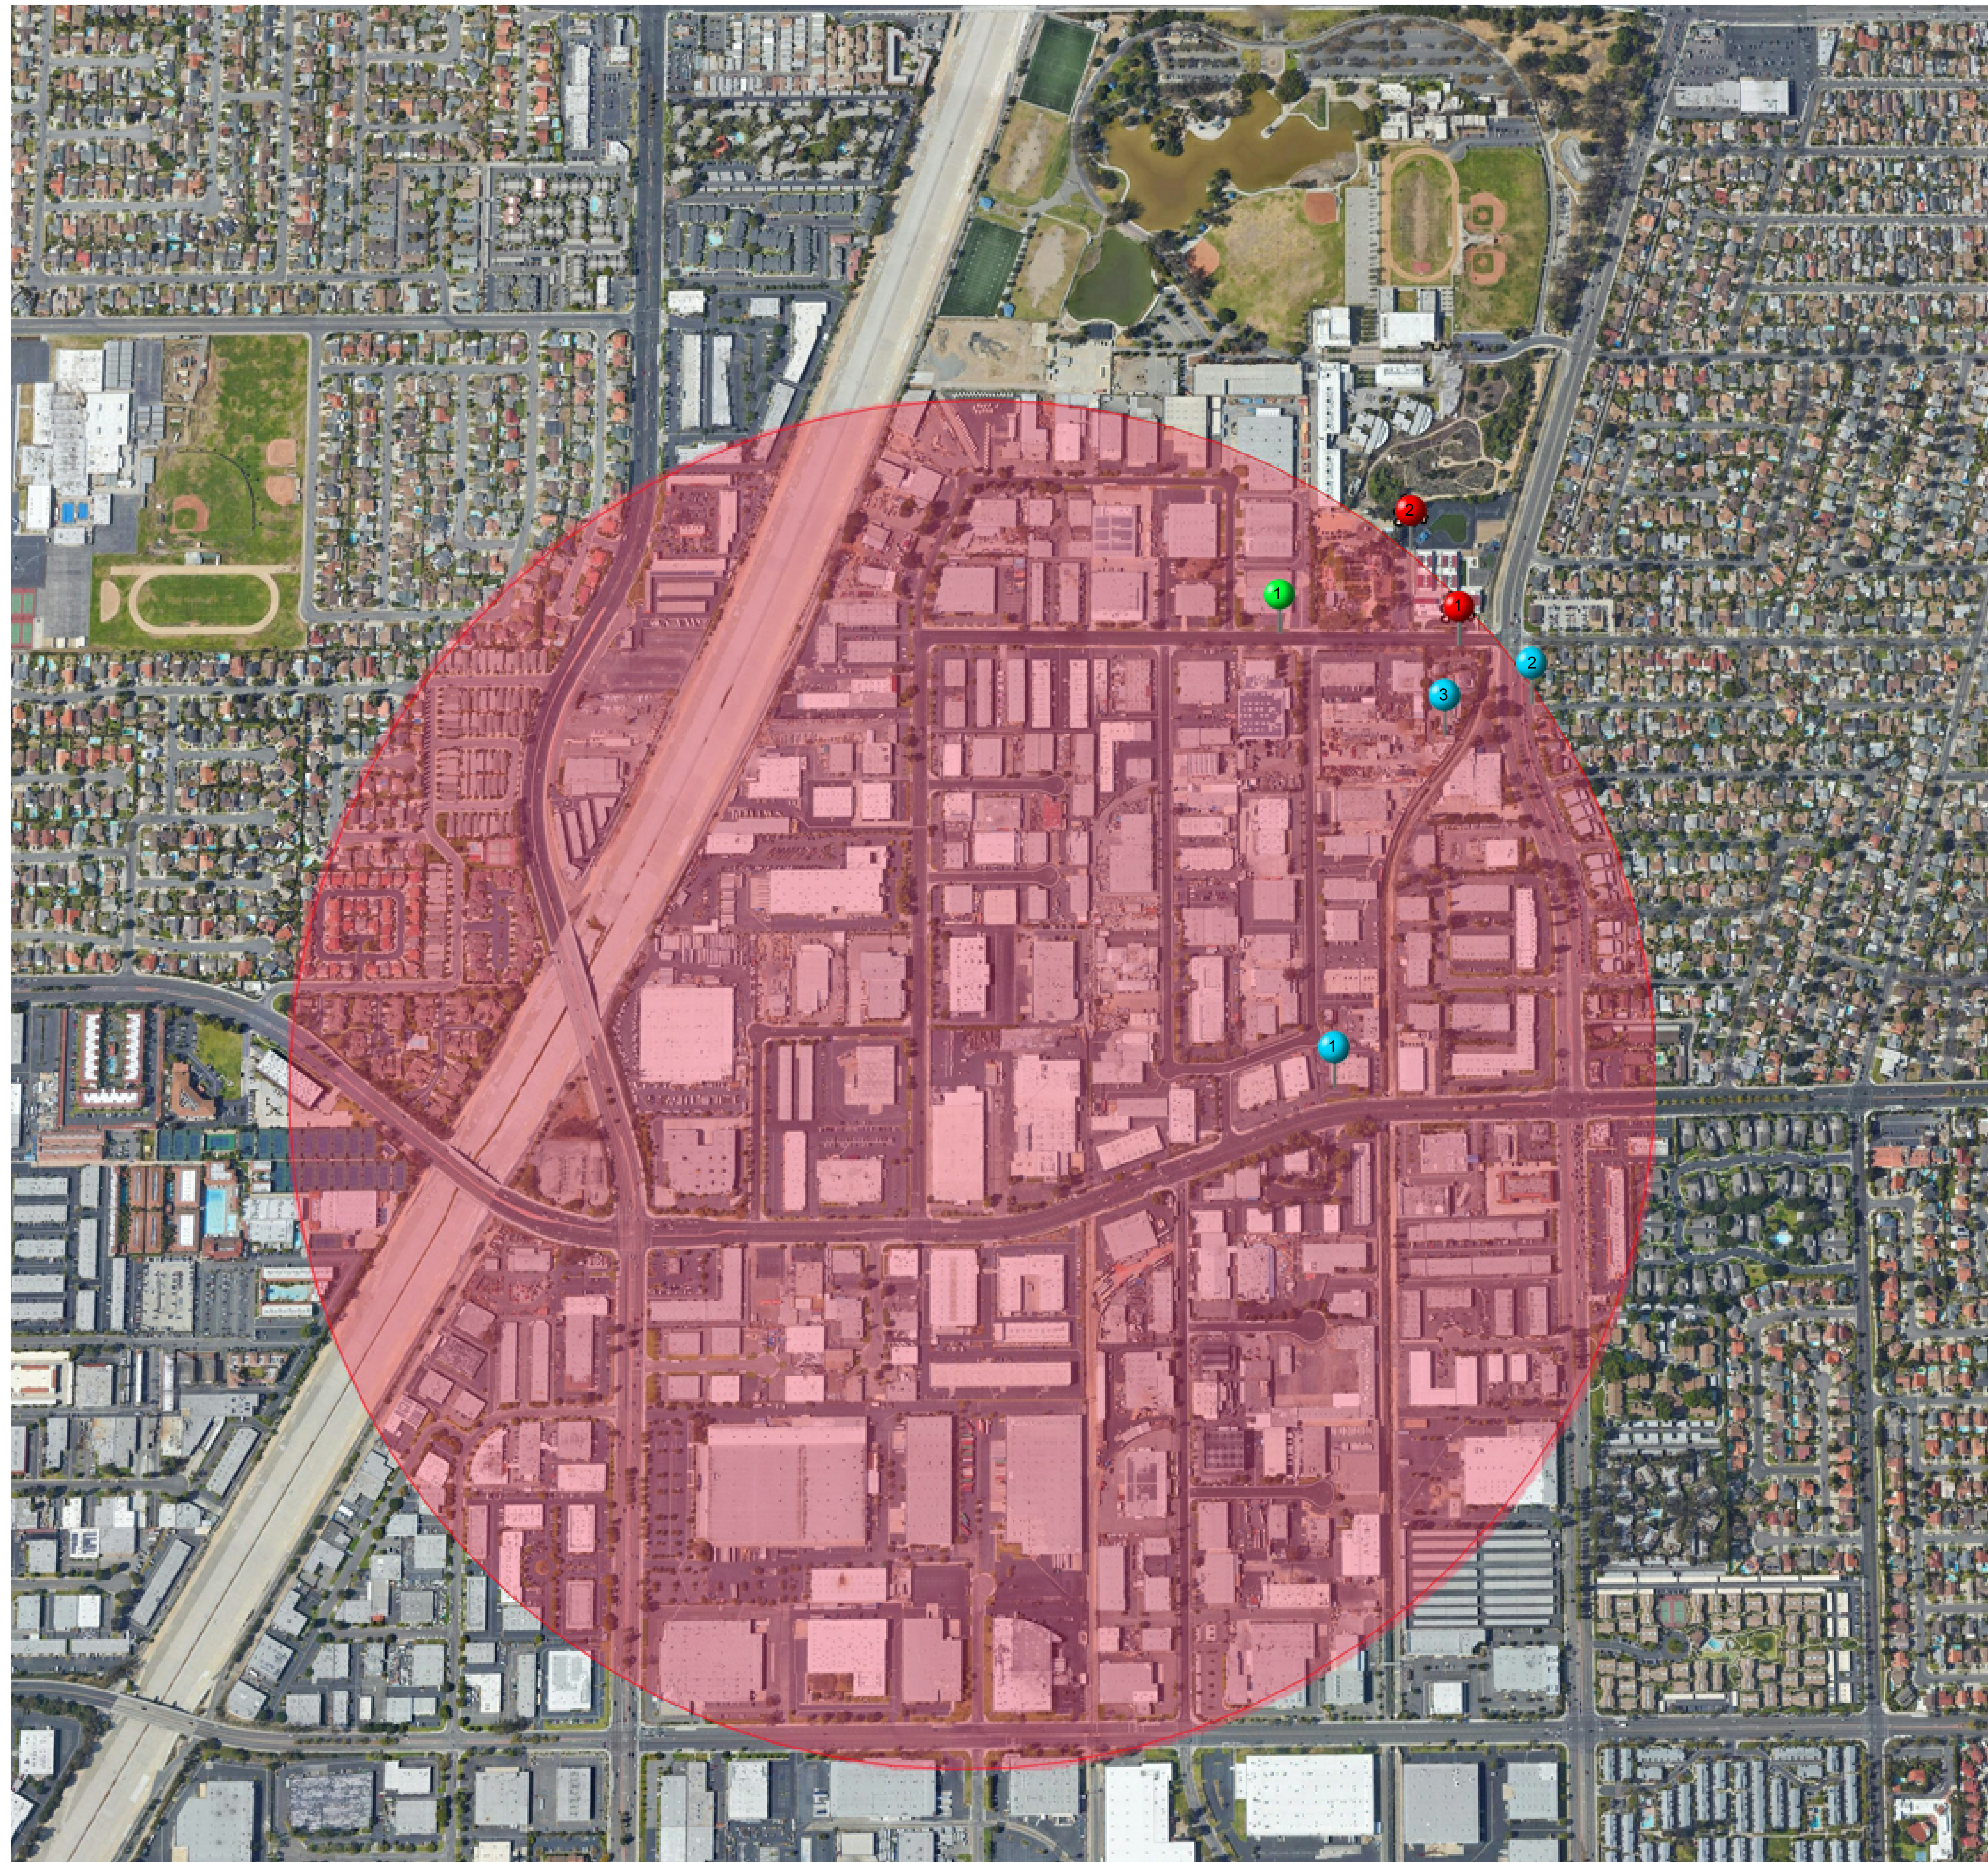

YALE TRANSITIONAL CENTER

LEGENDS:

Yale Transitional Center Radius:

- **Schools :**
  1. Kenneth Mitchell School
  2. Godinez Fundamental High School
- **Churches:**
  1. Gospel Light Church of God in Christ
  2. Kingdom Hall of Jehovah's Witnesses
  3. Nguyen At V Temple
- **Community Centers:**
  1. Heritage Museum of Orange County

AERIAL MAP