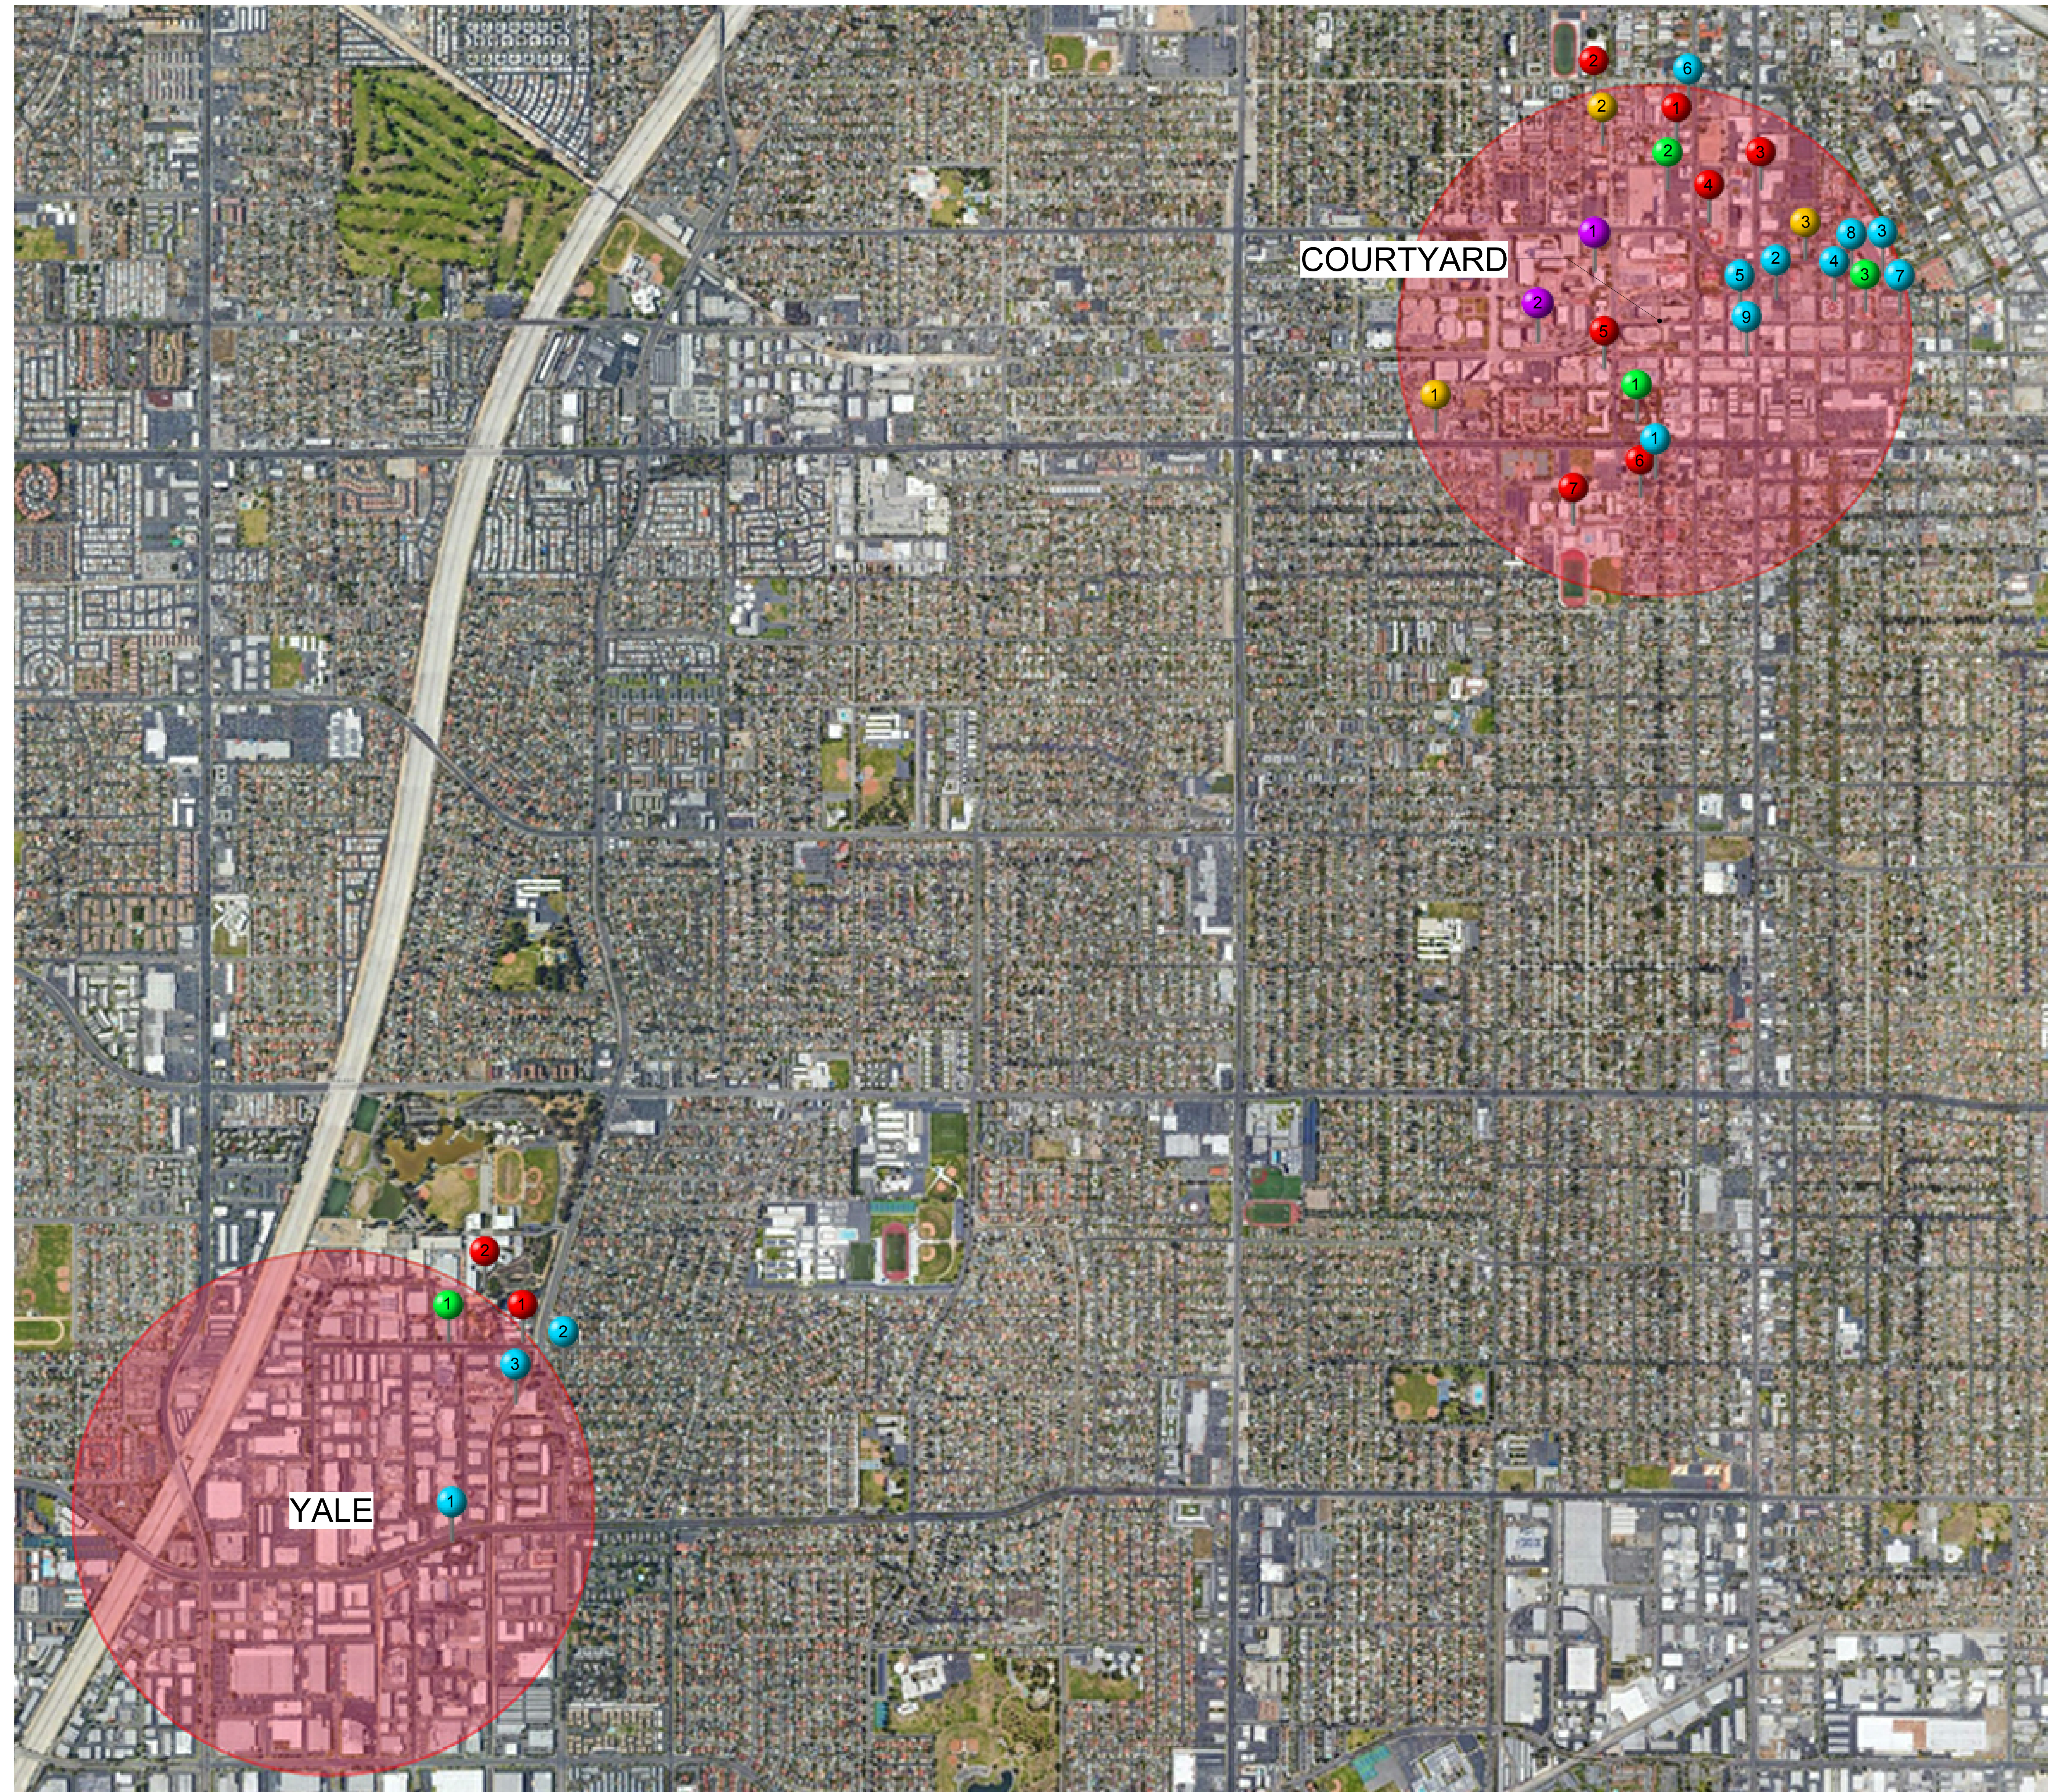

YALE & COURTYARD AREA MAP

AERIAL MAP

LEGENDS:

Courtyard Transitional Center Radius:

- Schools:**
 1. El Sol Academy
 2. Willard Intermediate School
 3. Orange County High School of the Arts
 4. Orange County Educational Arts Academy
 5. NOVA Academy
 6. Martin Heninger Elementary School
 7. Santa Ana High School

- Daycare:**
 1. Katherine Irvine Day School
 2. Storybook Preschool & Kindergarten
 3. Hands Together Center for Children

- Churches:**
 1. Sovereign Grace Church
 2. Episcopal Church
 3. St. Joseph Catholic Church
 4. Santa Ana United Methodist Church
 5. First Presbyterian Church
 6. Seventh-Day Adventist Church
 7. La Luz Del Mundo
 8. Iglesia de Dios Pentecostal
 9. Zion Apostolic Church

AERIAL MAP

COURTYARD TRANSITIONAL CENTER

LEGENDS:

Courtyard Transitional Center Radius:

Schools:

1. El Sol Academy
2. Willard Intermediate School
3. Orange County High School of the Arts
4. Orange County Educational Arts Academy
5. NOVA Academy
6. Martin Heninger Elementary School
7. Santa Ana High School

Daycare:

1. Katherine Irvine Day School
2. Storybook Preschool & Kindergarten
3. Hands Together Center for Children

Churches:

1. Sovereign Grace Church
2. Episcopal Church
3. St. Joseph Catholic Church
4. Santa Ana United Methodist Church
5. First Presbyterian Church
6. Seventh-Day Adventist Church
7. La Luz Del Mundo
8. Iglesia de Dios Pentecostal
9. Zion Apostolic Church