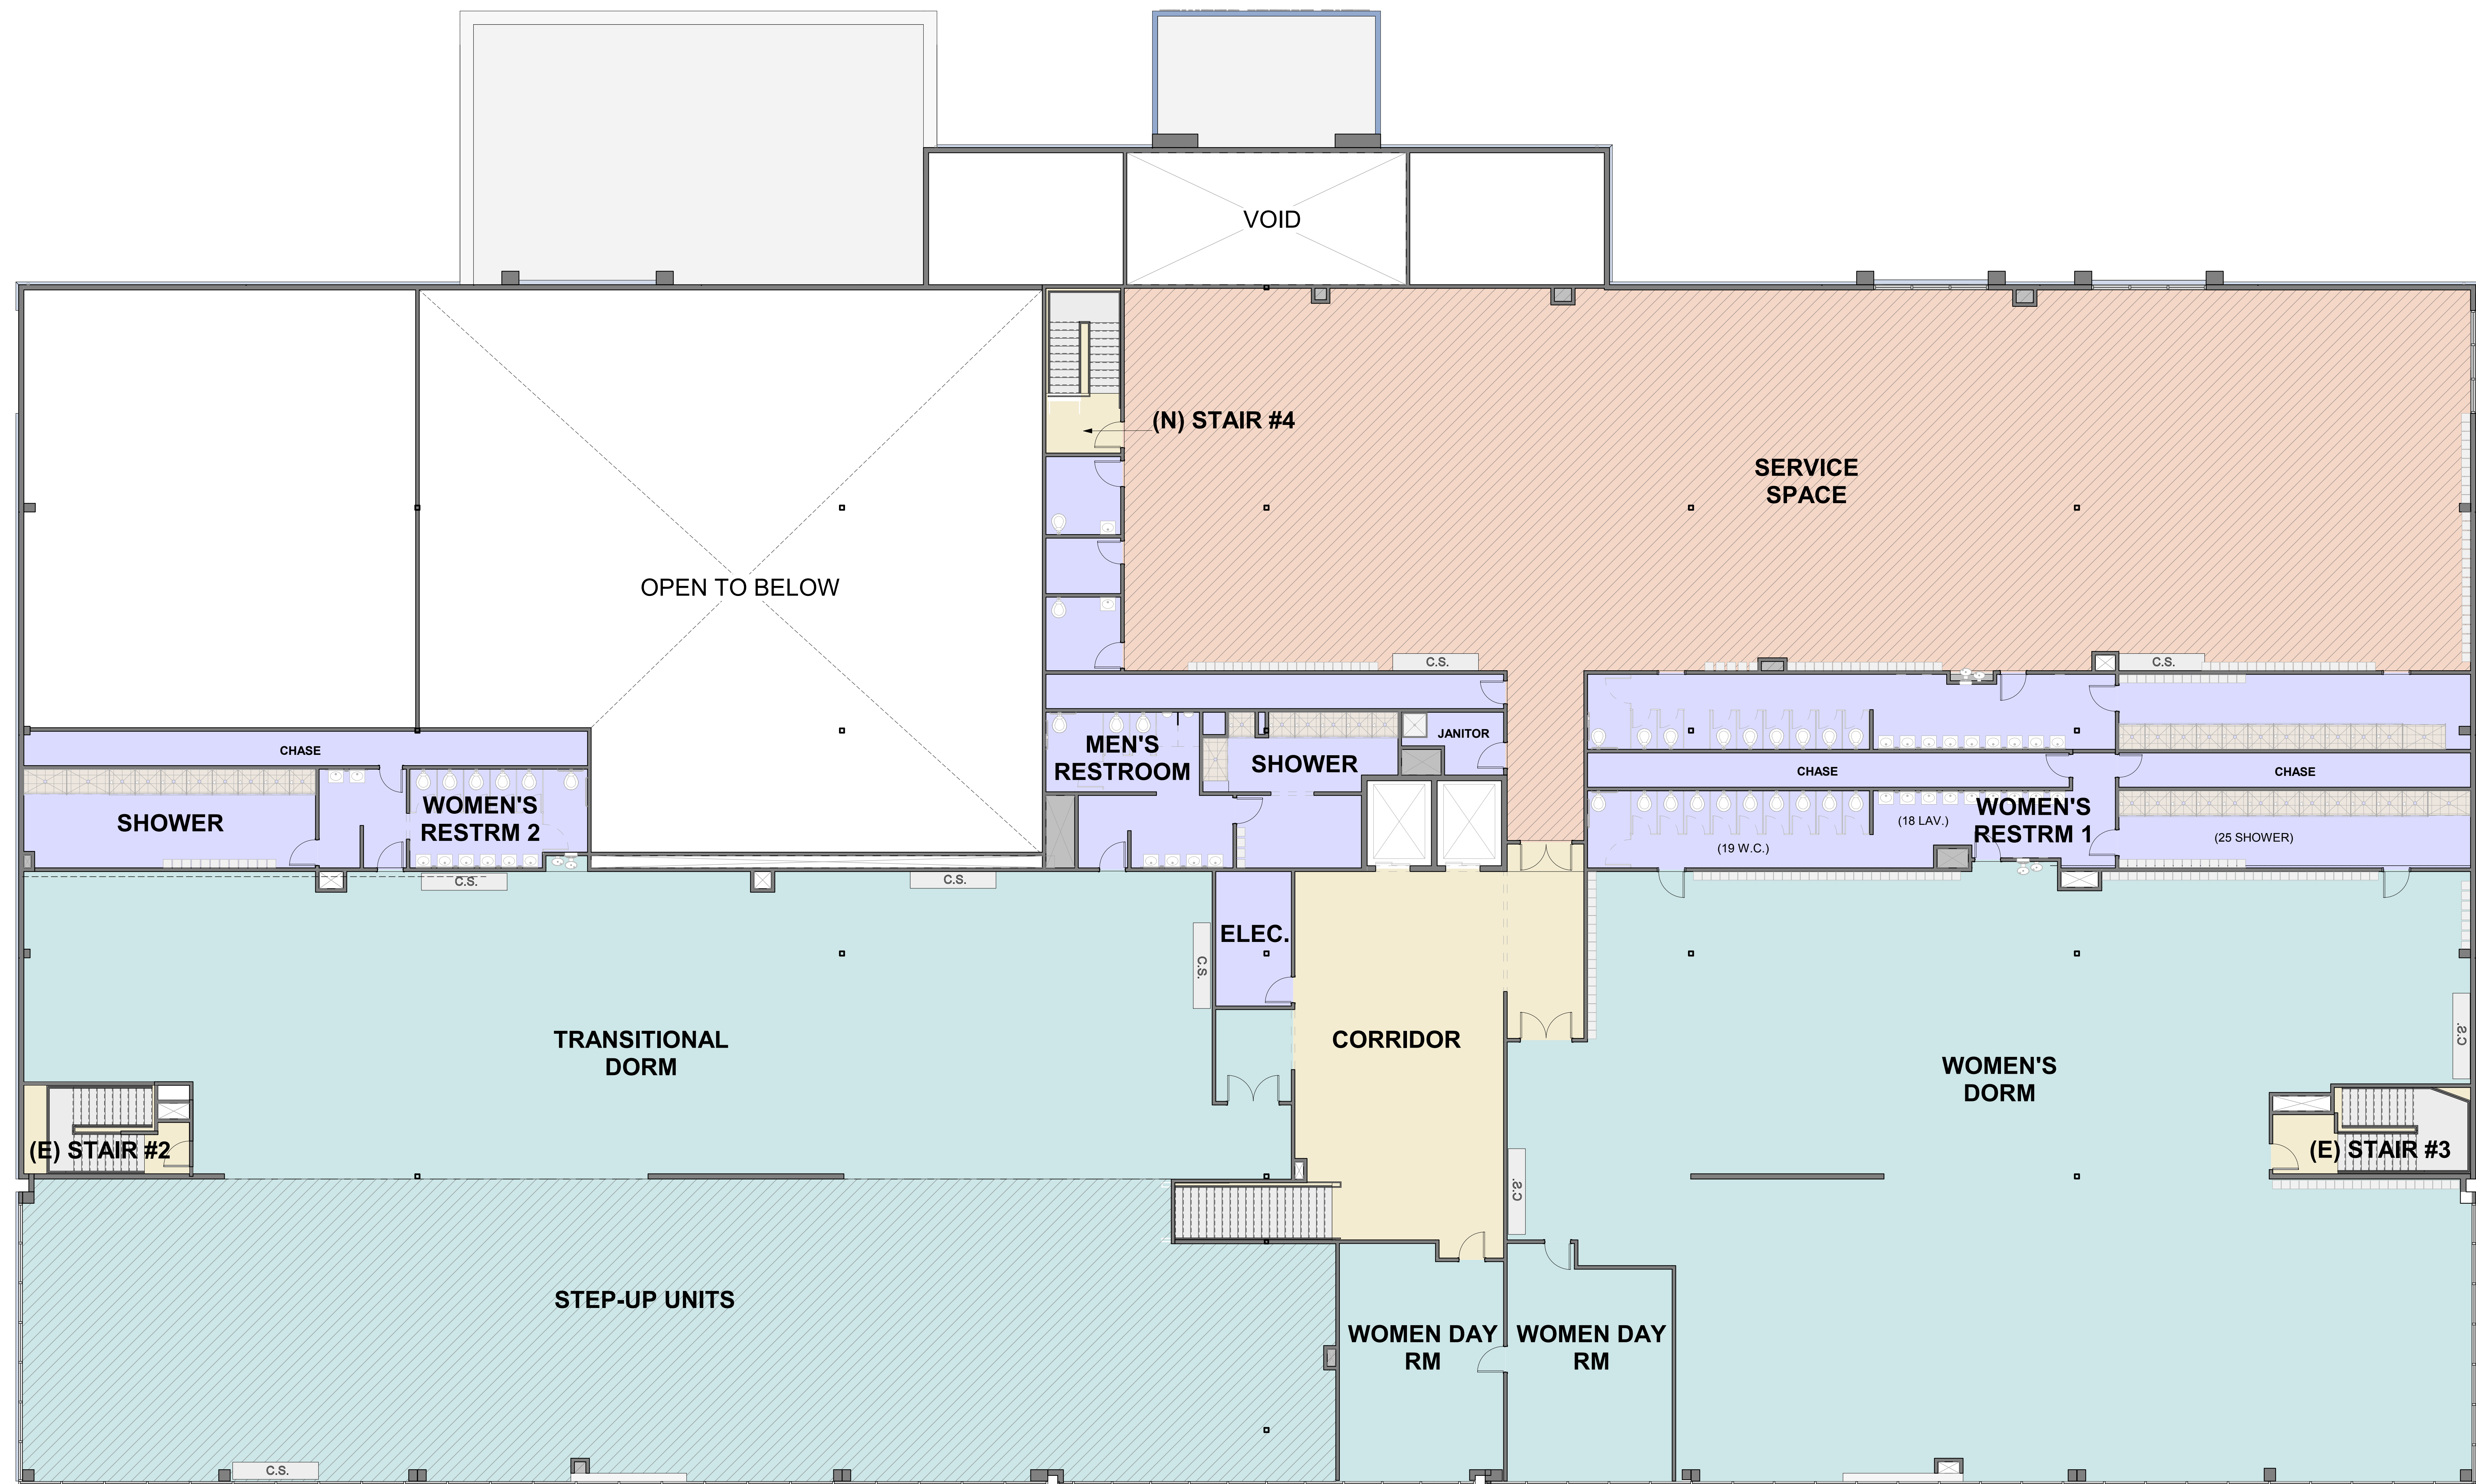

- 1 - DORMS
- 2 - DINING/KITCHEN
- 3 - RESTROOM/SERVICE
- 4 - STAFF
- 5 - CIRCULATION

PUBLIC PARKING:

ADA:	6
STANDARD:	105
TOTAL:	111 STALLS

SITE PLAN

YALE TRANSITIONAL CENTER

FIRST LEVEL

LEGEND - SPACE

- 1 - DORMS
- 2 - DINING/KITCHEN
- 3 - RESTROOM/SERVICE
- 4 - STAFF
- 5 - CIRCULATION

YALE TRANSITIONAL CENTER

LEGEND - SPACE

- 1 - DORMS
- 3 - RESTROOM/SERVICE
- 4 - STAFF
- 5 - CIRCULATION

SECOND LEVEL