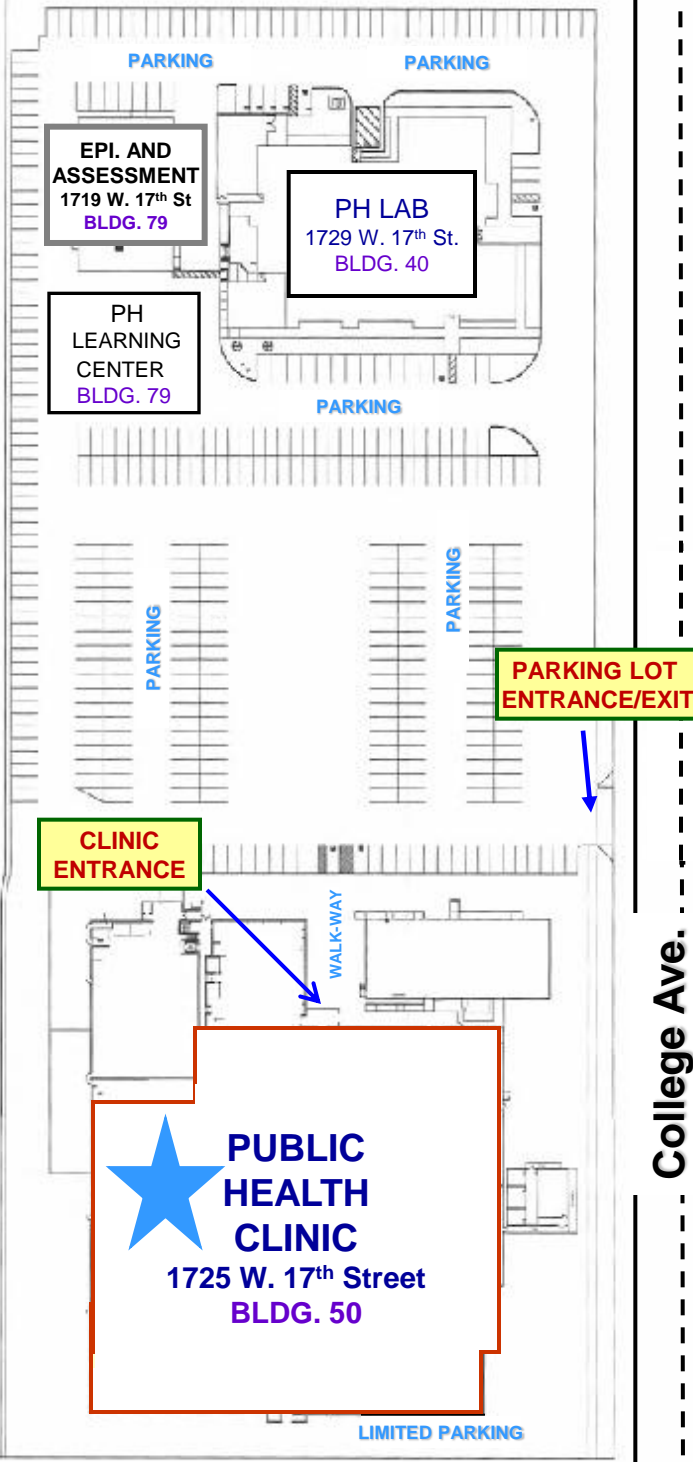

Public Health Services Public Health Clinic

1725 W. 17th Street
Santa Ana, CA 92706
Ph. 1-800-564-8448

Driving Directions from the West

Bound 22 FWY - Take Bristol St./La Veta off ramp and stay to your left. At the end of the ramp, turn Left at the light which puts you on Bristol Street. Continue on Bristol Street to 17th Street where you turn Right. Proceed to College Ave. and turn Right. Pass the buildings on your left and turn Left into the Parking Lot. The Public Health Lab is the brick building at the rear of the parking lot.

Driving Directions from the East Bound

22 FWY - Take Bristol St. off ramp and at the end of the ramp, turn Right. This puts you on Bristol Street. Continue on Bristol Street to 17th Street where you turn Right. Proceed down 17th St. and turn Right on College Ave. Pass the buildings on your left and turn Left into the Parking Lot. The Public Health Lab is the brick building at the rear of the parking lot.

Driving Directions from the South

Bound 5 FWY - Take the La Veta Street off ramp and turn Right at the bottom of the ramp. You are now on La Veta which turns into Bristol Street after you go under the 22 FWY. Continue on Bristol Street to 17th Street where you turn Right. Proceed down 17th St. and turn Right on College Ave. Pass the buildings on your left and turn Left into the Parking Lot. The Public Health Lab is the brick building at the rear of the parking lot.

Driving Directions from the North

Bound 5 FWY - As you approach the 22 FWY, take the exit for the West 22 but **do not merge** onto the 22 FWY. Proceed on the ramp to the La Veta/Bristol Street exit. At the bottom of the ramp, turn Left. You are now on La Veta which turns into Bristol Street. Continue on Bristol Street to 17th Street and turn Right on 17th St. Proceed to College Ave. and turn Right. Pass the buildings on your left and turn Left into the Parking Lot. The Public Health Lab is the brick building at the rear of the parking lot.